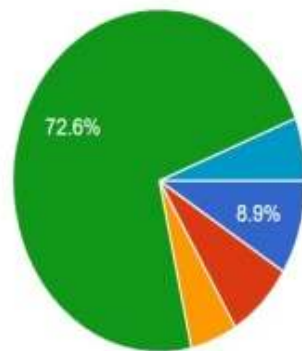

Select Institute

135 responses

- C. K. Pithawala Institute of Pharmaceutical Science and Research, Surat
- Laxminarayan Dev College of Pharmacy, Bharuch
- Maliba Pharmacy College, Tarsadi
- ROFEL Shri G. M. Bilakhia College of Pharmacy, Vapi
- SDPC, Kim
- SNLPCP, Umrakh