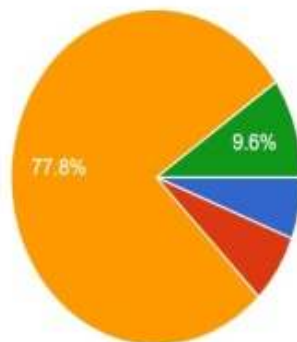

Semester

135 responses

- Semester 7
- Semester 5
- Semester 3
- Semester 1