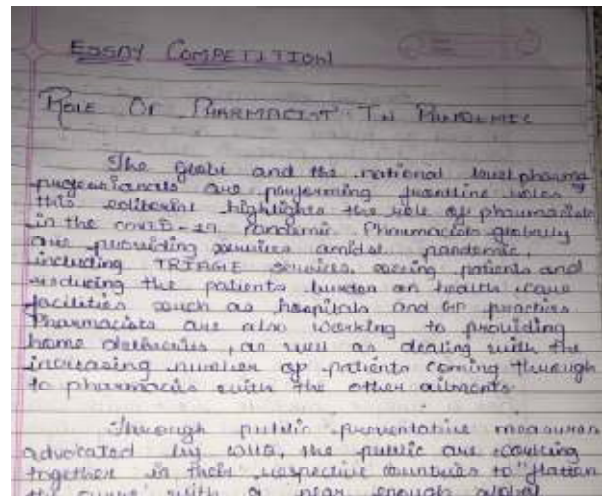

“Vihārasya”

19th – 24th October 2020

Logo Design Competition

Essay Competition

Rangoli Competition

Switch Board Competition

ROFEL SHRI G.M. BILAKHIA COLLEGE OF PHARMACY

APPROVED BY PHARMACY COUNCIL OF INDIA (PCI) AND AFFILIATED TO GUJARAT TECHNOLOGICAL UNIVERSITY, AHMEDABAD